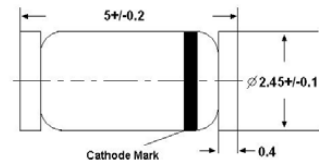

Glass case MELF
Dimensions in mm

Absolute Maximum Ratings ($T_a = 25\text{ }^\circ\text{C}$)

Parameter	Symbol	Value	Unit
Power Dissipation	P_{tot}	1	W
Junction Temperature	T_j	150	$^\circ\text{C}$
Storage Temperature Range	T_{stg}	- 55 to + 150	$^\circ\text{C}$