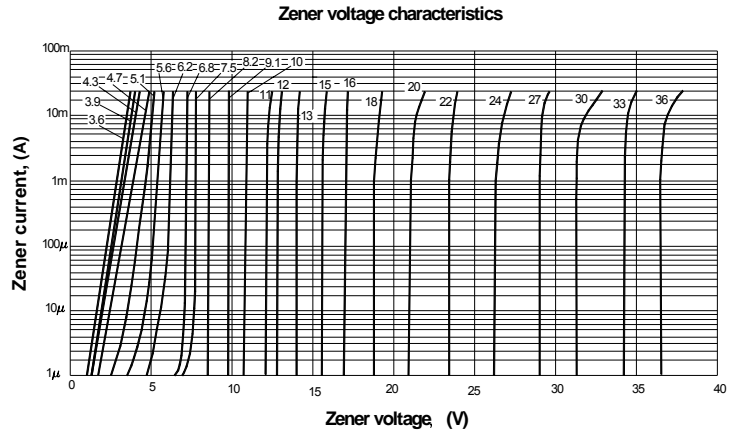

FUKUCOM COMPANY LTD.

福 靈 有 限 公 司

FLAT P, 3/F., EVEREST INDUSTRIAL CENTRE, 396 KWUN TONG ROAD,
KWUN TONG, KOWLOON, HONG KONG.

TEL: 852-2790 0314 FAX: 852-2790 0206

ZMPTZ3V6B...ZMPTZ36B

Silicon Epitaxial Planar Zener Diodes

Features

- Small surface mounting type
- 1 W of power can be obtained despite compact size
- High surge withstand level

Applications

- Voltage regulation and voltage limiting
- Voltage surge absorption

LL-41

Glass case MELF
Dimensions in mm

Absolute Maximum Ratings ($T_a = 25\text{ }^\circ\text{C}$)

Parameter	Symbol	Value	Unit
Power Dissipation	P_{tot}	1	W
Junction Temperature	T_j	150	$^\circ\text{C}$
Storage Temperature Range	T_{stg}	- 55 to + 150	$^\circ\text{C}$

Characteristics at $T_a = 25\text{ }^\circ\text{C}$ ($V_F = 1.2\text{ V Max. at } I_F = 200\text{ mA}$)

Type	Zener Voltage			Dynamic Resistance		Reverse current	
	V_Z		at I_{ZT}	$Z_{ZT}(\Omega)$	at I_{ZT}	$I_R(\mu\text{A})$	at V_R
	Min. (V)	Max. (V)	(mA)	Max.	(mA)	Max.	(V)
ZMPTZ3V6B	3.6	4	40	15	40	20	1
ZMPTZ3V9B	3.9	4.4	40	15	40	20	1
ZMPTZ4V3B	4.3	4.8	40	15	40	20	1
ZMPTZ4V7B	4.7	5.2	40	10	40	20	1
ZMPTZ5V1B	5.1	5.7	40	8	40	20	1
ZMPTZ5V6B	5.6	6.3	40	8	40	20	1.5
ZMPTZ6V2B	6.2	7	40	6	40	20	3
ZMPTZ6V8B	6.8	7.7	40	6	40	20	3.5
ZMPTZ7V5B	7.5	8.4	40	4	40	20	4
ZMPTZ8V2B	8.2	9.3	40	4	40	20	5
ZMPTZ9V1B	9.1	10.2	40	6	40	20	6
ZMPTZ10B	10	11.2	40	6	40	10	7
ZMPTZ11B	11	12.3	20	8	20	10	8
ZMPTZ12B	12	13.5	20	8	20	10	9
ZMPTZ13B	13.3	15	20	10	20	10	10
ZMPTZ15B	14.7	16.5	20	10	20	10	11
ZMPTZ16B	16.2	18.3	20	12	20	10	12
ZMPTZ18B	18	20.3	20	12	20	10	13
ZMPTZ20B	20	22.4	20	14	20	10	15
ZMPTZ22B	22	24.5	10	14	10	10	17
ZMPTZ24B	24	27.6	10	16	10	10	19
ZMPTZ27B	27	30.8	10	16	10	10	21
ZMPTZ30B	30	34	10	18	10	10	23
ZMPTZ33B	33	37	10	18	10	10	25
ZMPTZ36B	36	40	10	20	10	10	27

¹⁾ Tested with pulses $t_p = 20\text{ ms}$.

Dated : 18/07/2009

FUKUCOM COMPANY LTD.

福 靈 有 限 公 司

FLAT P, 3/F., EVEREST INDUSTRIAL CENTRE, 396 KWUN TONG ROAD,
KWUN TONG, KOWLOON, HONG KONG.

TEL: 852-2790 0314 FAX: 852-2790 0206

ZMPTZ3V6B...ZMPTZ36B

Dated : 18/07/2009