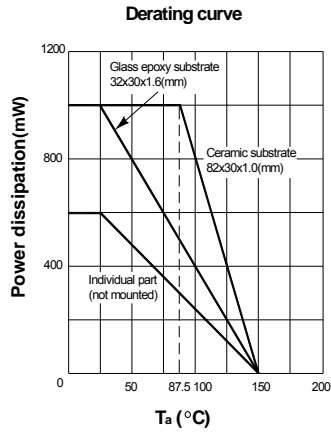

FUKUCOM COMPANY LTD.

福 靈 有 限 公 司

FLAT P, 3/F., EVEREST INDUSTRIAL CENTRE, 396 KWUN TONG ROAD,
KWUN TONG, KOWLOON, HONG KONG.

TEL: 852-2790 0314 FAX: 852-2790 0206

ZMPTZ3V6B...ZMPTZ36B

Silicon Epitaxial Planar Zener Diodes

Features

- Small surface mounting type
- 1 W of power can be obtained despite compact size
- High surge withstand level

Applications

- Voltage regulation and voltage limiting
- Voltage surge absorption

LL-41

Glass case MELF
Dimensions in mm

Absolute Maximum Ratings ($T_a = 25\text{ }^\circ\text{C}$)

Parameter	Symbol	Value	Unit
Power Dissipation	P_{tot}	1	W
Junction Temperature	T_j	150	$^\circ\text{C}$
Storage Temperature Range	T_{stg}	- 55 to + 150	$^\circ\text{C}$

Characteristics at $T_a = 25\text{ }^\circ\text{C}$ ($V_F = 1.2\text{ V Max. at } I_F = 200\text{ mA}$)

Type	Zener Voltage			Dynamic Resistance		Reverse current	
	V_Z		at I_{ZT}	$Z_{ZT}(\Omega)$	at I_{ZT}	$I_R(\mu\text{A})$	at V_R
	Min. (V)	Max. (V)	(mA)	Max.	(mA)	Max.	(V)
ZMPTZ3V6B	3.6	4	40	15	40	20	1
ZMPTZ3V9B	3.9	4.4	40	15	40	20	1
ZMPTZ4V3B	4.3	4.8	40	15	40	20	1
ZMPTZ4V7B	4.7	5.2	40	10	40	20	1
ZMPTZ5V1B	5.1	5.7	40	8	40	20	1
ZMPTZ5V6B	5.6	6.3	40	8	40	20	1.5
ZMPTZ6V2B	6.2	7	40	6	40	20	3
ZMPTZ6V8B	6.8	7.7	40	6	40	20	3.5
ZMPTZ7V5B	7.5	8.4	40	4	40	20	4
ZMPTZ8V2B	8.2	9.3	40	4	40	20	5
ZMPTZ9V1B	9.1	10.2	40	6	40	20	6
ZMPTZ10B	10	11.2	40	6	40	10	7
ZMPTZ11B	11	12.3	20	8	20	10	8
ZMPTZ12B	12	13.5	20	8	20	10	9
ZMPTZ13B	13.3	15	20	10	20	10	10
ZMPTZ15B	14.7	16.5	20	10	20	10	11
ZMPTZ16B	16.2	18.3	20	12	20	10	12
ZMPTZ18B	18	20.3	20	12	20	10	13
ZMPTZ20B	20	22.4	20	14	20	10	15
ZMPTZ22B	22	24.5	10	14	10	10	17
ZMPTZ24B	24	27.6	10	16	10	10	19
ZMPTZ27B	27	30.8	10	16	10	10	21
ZMPTZ30B	30	34	10	18	10	10	23
ZMPTZ33B	33	37	10	18	10	10	25
ZMPTZ36B	36	40	10	20	10	10	27

¹⁾ Tested with pulses $t_p = 20\text{ ms}$.

Dated : 18/07/2009

FUKUCOM COMPANY LTD.

福 靈 有 限 公 司

FLAT P, 3/F., EVEREST INDUSTRIAL CENTRE, 396 KWUN TONG ROAD,
KWUN TONG, KOWLOON, HONG KONG.

TEL: 852-2790 0314 FAX: 852-2790 0206

ZMPTZ3V6B...ZMPTZ36B

Dated : 18/07/2009