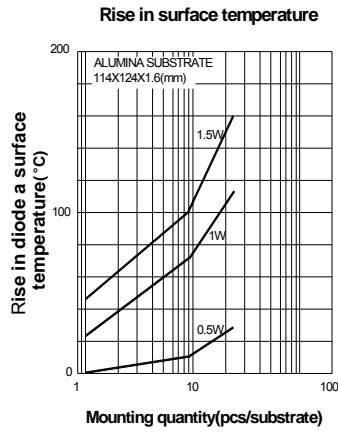

FUKUCOM COMPANY LTD.

福 靈 有 限 公 司

FLAT P, 3/F., EVEREST INDUSTRIAL CENTRE, 396 KWUN TONG ROAD,
KWUN TONG, KOWLOON, HONG KONG.

TEL: 852-2790 0314 FAX: 852-2790 0206

ZMPTZ3V6B...ZMPTZ36B

Silicon Epitaxial Planar Zener Diodes

Features

- Small surface mounting type
- 1 W of power can be obtained despite compact size
- High surge withstand level

Applications

- Voltage regulation and voltage limiting
- Voltage surge absorption

LL-41

Glass case MELF
Dimensions in mm

Absolute Maximum Ratings ($T_a = 25\text{ }^\circ\text{C}$)

Parameter	Symbol	Value	Unit
Power Dissipation	P_{tot}	1	W
Junction Temperature	T_j	150	$^\circ\text{C}$
Storage Temperature Range	T_{stg}	- 55 to + 150	$^\circ\text{C}$

Characteristics at $T_a = 25\text{ }^\circ\text{C}$ ($V_F = 1.2\text{ V Max. at } I_F = 200\text{ mA}$)

Type	Zener Voltage			Dynamic Resistance		Reverse current	
	V_Z		at I_{ZT}	$Z_{ZT}(\Omega)$	at I_{ZT}	$I_R(\mu\text{A})$	at V_R
	Min. (V)	Max. (V)	(mA)	Max.	(mA)	Max.	(V)
ZMPTZ3V6B	3.6	4	40	15	40	20	1
ZMPTZ3V9B	3.9	4.4	40	15	40	20	1
ZMPTZ4V3B	4.3	4.8	40	15	40	20	1
ZMPTZ4V7B	4.7	5.2	40	10	40	20	1
ZMPTZ5V1B	5.1	5.7	40	8	40	20	1
ZMPTZ5V6B	5.6	6.3	40	8	40	20	1.5
ZMPTZ6V2B	6.2	7	40	6	40	20	3
ZMPTZ6V8B	6.8	7.7	40	6	40	20	3.5
ZMPTZ7V5B	7.5	8.4	40	4	40	20	4
ZMPTZ8V2B	8.2	9.3	40	4	40	20	5
ZMPTZ9V1B	9.1	10.2	40	6	40	20	6
ZMPTZ10B	10	11.2	40	6	40	10	7
ZMPTZ11B	11	12.3	20	8	20	10	8
ZMPTZ12B	12	13.5	20	8	20	10	9
ZMPTZ13B	13.3	15	20	10	20	10	10
ZMPTZ15B	14.7	16.5	20	10	20	10	11
ZMPTZ16B	16.2	18.3	20	12	20	10	12
ZMPTZ18B	18	20.3	20	12	20	10	13
ZMPTZ20B	20	22.4	20	14	20	10	15
ZMPTZ22B	22	24.5	10	14	10	10	17
ZMPTZ24B	24	27.6	10	16	10	10	19
ZMPTZ27B	27	30.8	10	16	10	10	21
ZMPTZ30B	30	34	10	18	10	10	23
ZMPTZ33B	33	37	10	18	10	10	25
ZMPTZ36B	36	40	10	20	10	10	27

¹⁾ Tested with pulses $t_p = 20\text{ ms}$.

Dated : 18/07/2009

FUKUCOM COMPANY LTD.

福 靈 有 限 公 司

FLAT P, 3/F., EVEREST INDUSTRIAL CENTRE, 396 KWUN TONG ROAD,
KWUN TONG, KOWLOON, HONG KONG.

TEL: 852-2790 0314 FAX: 852-2790 0206

ZMPTZ3V6B...ZMPTZ36B

Dated : 18/07/2009