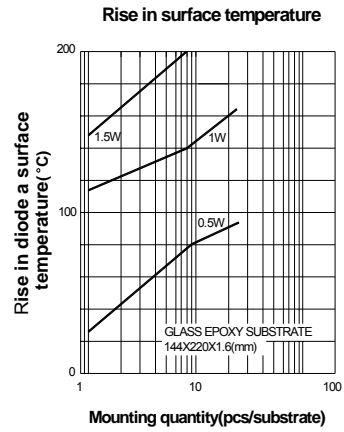

FUKUCOM COMPANY LTD.

福 靈 有 限 公 司

FLAT P, 3/F., EVEREST INDUSTRIAL CENTRE, 396 KWUN TONG ROAD,
KWUN TONG, KOWLOON, HONG KONG.

TEL: 852-2790 0314 FAX: 852-2790 0206

ZMPTZ3V6B...ZMPTZ36B

Silicon Epitaxial Planar Zener Diodes

Features

- Small surface mounting type
- 1 W of power can be obtained despite compact size
- High surge withstand level

Applications

- Voltage regulation and voltage limiting
- Voltage surge absorption

LL-41

Glass case MELF
Dimensions in mm

Absolute Maximum Ratings ($T_a = 25\text{ }^\circ\text{C}$)

Parameter	Symbol	Value	Unit
Power Dissipation	P_{tot}	1	W
Junction Temperature	T_j	150	$^\circ\text{C}$
Storage Temperature Range	T_{stg}	- 55 to + 150	$^\circ\text{C}$

Characteristics at $T_a = 25\text{ }^\circ\text{C}$ ($V_F = 1.2\text{ V Max. at } I_F = 200\text{ mA}$)

Type	Zener Voltage			Dynamic Resistance		Reverse current	
	V_Z		at I_{ZT}	$Z_{ZT}(\Omega)$	at I_{ZT}	$I_R(\mu\text{A})$	at V_R
	Min. (V)	Max. (V)	(mA)	Max.	(mA)	Max.	(V)
ZMPTZ3V6B	3.6	4	40	15	40	20	1
ZMPTZ3V9B	3.9	4.4	40	15	40	20	1
ZMPTZ4V3B	4.3	4.8	40	15	40	20	1
ZMPTZ4V7B	4.7	5.2	40	10	40	20	1
ZMPTZ5V1B	5.1	5.7	40	8	40	20	1
ZMPTZ5V6B	5.6	6.3	40	8	40	20	1.5
ZMPTZ6V2B	6.2	7	40	6	40	20	3
ZMPTZ6V8B	6.8	7.7	40	6	40	20	3.5
ZMPTZ7V5B	7.5	8.4	40	4	40	20	4
ZMPTZ8V2B	8.2	9.3	40	4	40	20	5
ZMPTZ9V1B	9.1	10.2	40	6	40	20	6
ZMPTZ10B	10	11.2	40	6	40	10	7
ZMPTZ11B	11	12.3	20	8	20	10	8
ZMPTZ12B	12	13.5	20	8	20	10	9
ZMPTZ13B	13.3	15	20	10	20	10	10
ZMPTZ15B	14.7	16.5	20	10	20	10	11
ZMPTZ16B	16.2	18.3	20	12	20	10	12
ZMPTZ18B	18	20.3	20	12	20	10	13
ZMPTZ20B	20	22.4	20	14	20	10	15
ZMPTZ22B	22	24.5	10	14	10	10	17
ZMPTZ24B	24	27.6	10	16	10	10	19
ZMPTZ27B	27	30.8	10	16	10	10	21
ZMPTZ30B	30	34	10	18	10	10	23
ZMPTZ33B	33	37	10	18	10	10	25
ZMPTZ36B	36	40	10	20	10	10	27

¹⁾ Tested with pulses $t_p = 20\text{ ms}$.

Dated : 18/07/2009

FUKUCOM COMPANY LTD.

福 靈 有 限 公 司

FLAT P, 3/F., EVEREST INDUSTRIAL CENTRE, 396 KWUN TONG ROAD,
KWUN TONG, KOWLOON, HONG KONG.

TEL: 852-2790 0314 FAX: 852-2790 0206

ZMPTZ3V6B...ZMPTZ36B

Dated : 18/07/2009