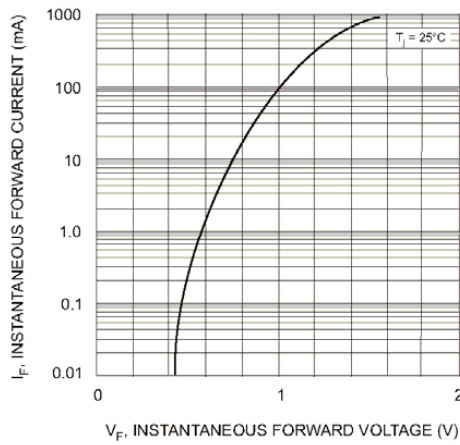

FUKUCOM COMPANY LTD.

福 靈 有 限 公 司

FLAT P, 3/F., EVEREST INDUSTRIAL CENTRE, 396 KWUN TONG ROAD,
KWUN TONG, KOWLOON, HONG KONG.

TEL: 852-2790 0314   FAX: 852-2790 0206

BAV23 / SE / CC / CA

Dated : 15/06/2009