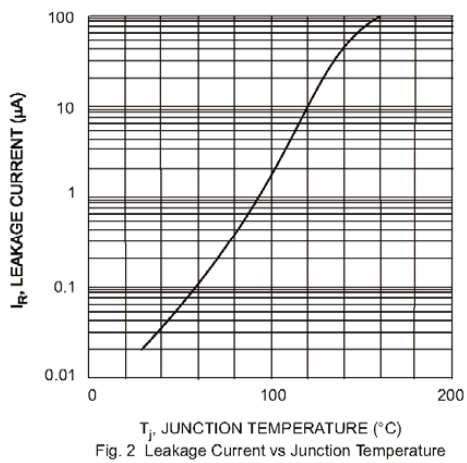

FUKUCOM COMPANY LTD.

福 靈 有 限 公 司

FLAT P, 3/F., EVEREST INDUSTRIAL CENTRE, 396 KWUN TONG ROAD,
KWUN TONG, KOWLOON, HONG KONG.

TEL: 852-2790 0314   FAX: 852-2790 0206

BAV23 / SE / CC / CA

Dated : 15/06/2009