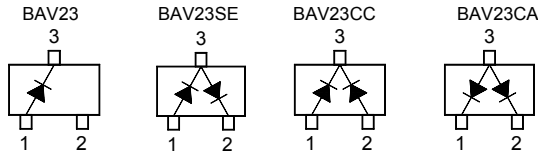

High Voltage Switching Diode

BAV23SE Marking Code: **PY**
BAV23CC Marking Code: **PZ**
BAV23CA Marking Code: **RA**
SOT-23 Plastic Package

Absolute Maximum Ratings ($T_a = 25^\circ\text{C}$)

| Parameter | Symbol | Value | Unit |
|--|-----------------|---------------------------|--------------------|
| Maximum Repetitive Reverse Voltage | V_{RRM} | 250 | V |
| Reverse Voltage | V_R | 200 | V |
| Forward Current | I_F | 400 | mA |
| Repetitive Peak Forward Current | I_{FRM} | 625 | mA |
| Non-repetitive Peak Forward Surge Current | I_{FSM} | 1.7 3 9 | A |
| | | at $t = 10\text{ ms}$ | |
| | | at $t = 100\ \mu\text{s}$ | |
| | | at $t = 1\ \mu\text{s}$ | |
| Power Dissipation | P_D | 350 | mW |
| Thermal Resistance Junction to Ambient Air | $R_{\theta JA}$ | 357 | $^\circ\text{C/W}$ |
| Operating Junction and Storage Temperature Range | T_J, T_{stg} | - 65 to + 150 | $^\circ\text{C}$ |

Electrical Characteristics ($T_a = 25^\circ\text{C}$)

| Parameter | Symbol | Min. | Max. | Unit |
|--|-------------|--------|------------|---------------------|
| Reverse Breakdown Voltage at $I_R = 100\ \mu\text{A}$ | $V_{(BR)R}$ | 250 | - | V |
| Forward Voltage at $I_F = 100\text{ mA}$ at $I_F = 200\text{ mA}$ | V_F | - - | 1 1.25 | V |
| Reverse Current at $V_R = 200\text{ V}, T_J = 25^\circ\text{C}$ at $V_R = 200\text{ V}, T_J = 150^\circ\text{C}$ | I_R | - - | 100 100 | nA μA |
| Total Capacitance at $V_R = 0\text{ V}, f = 1\text{ MHz}$ | C_T | - | 5 | pF |
| Reverse Recovery Time at $I_F = I_R = 30\text{ mA}, I_{tr} = 0.1 \times I_R, R_L = 100\ \Omega$ | t_{rr} | - | 50 | ns |