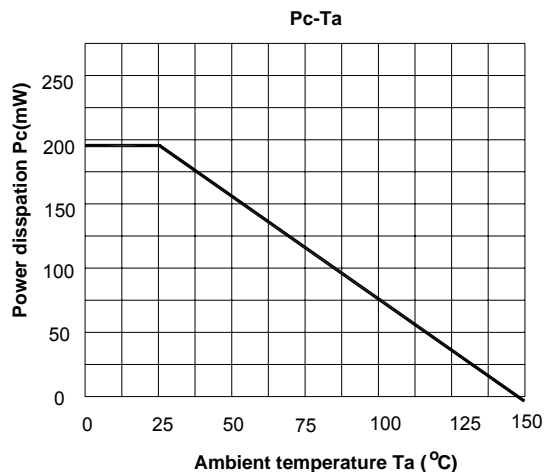

FUKUCOM COMPANY LTD.

福靈有限公司

FLAT P, 3/F, EVEREST INDUSTRIAL CENTRE, 396 KWUN TONG ROAD,
KWUN TONG, KOWLOON, HONG KONG.

TEL: 852-2790 0314 FAX: 852-2790 0206

MMBTSC5343

Dated : 20/10/2005