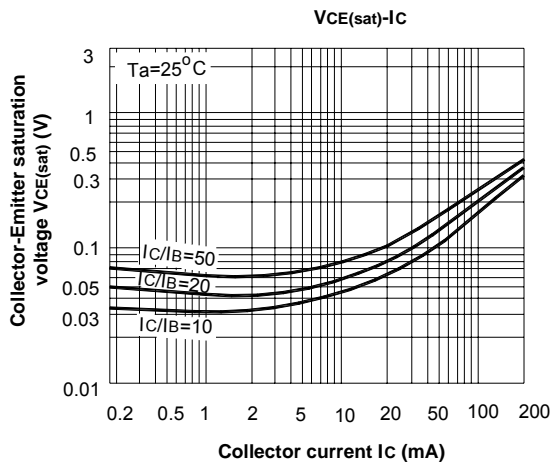

FUKUCOM COMPANY LTD.

福靈有限公司

FLAT P, 3/F, EVEREST INDUSTRIAL CENTRE, 396 KWUN TONG ROAD,
KWUN TONG, KOWLOON, HONG KONG.

TEL: 852-2790 0314 FAX: 852-2790 0206

MMBTSC5343

Dated : 20/10/2005