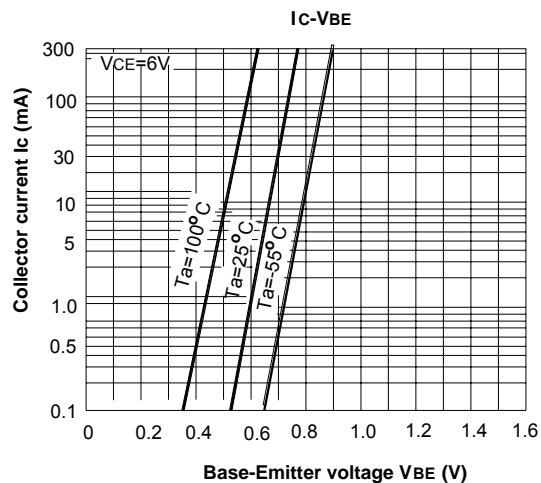

FUKUCOM COMPANY LTD.

福靈有限公司

FLAT P, 3/F, EVEREST INDUSTRIAL CENTRE, 396 KWUN TONG ROAD,
KWUN TONG, KOWLOON, HONG KONG.

TEL: 852-2790 0314 FAX: 852-2790 0206

MMBTSC5343

Dated : 20/10/2005