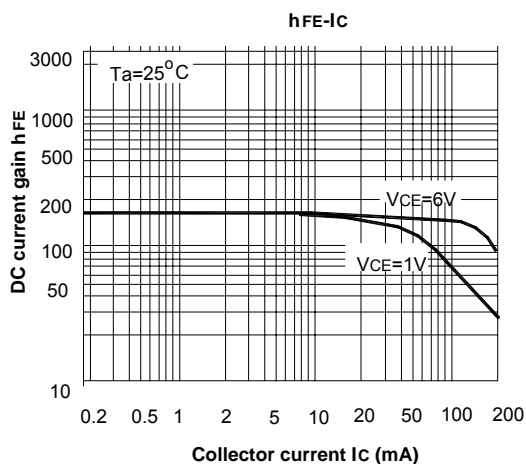

FUKUCOM COMPANY LTD.

福靈有限公司

FLAT P, 3/F, EVEREST INDUSTRIAL CENTRE, 396 KWUN TONG ROAD,
KWUN TONG, KOWLOON, HONG KONG.

TEL: 852-2790 0314 FAX: 852-2790 0206

MMBTSC5343

Dated : 20/10/2005