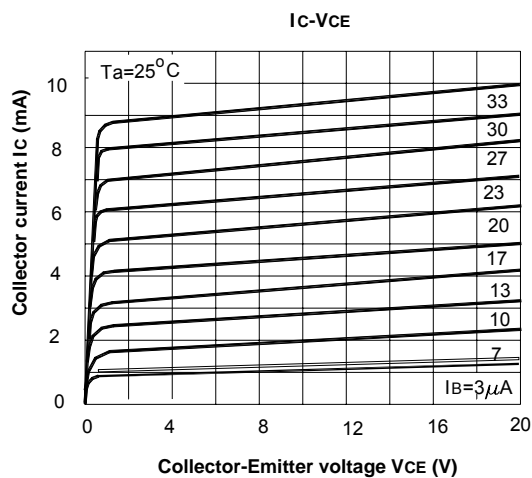

FUKUCOM COMPANY LTD.

福靈有限公司

FLAT P, 3/F, EVEREST INDUSTRIAL CENTRE, 396 KWUN TONG ROAD,
KWUN TONG, KOWLOON, HONG KONG.

TEL: 852-2790 0314 FAX: 852-2790 0206

MMBTSC5343

Dated : 20/10/2005